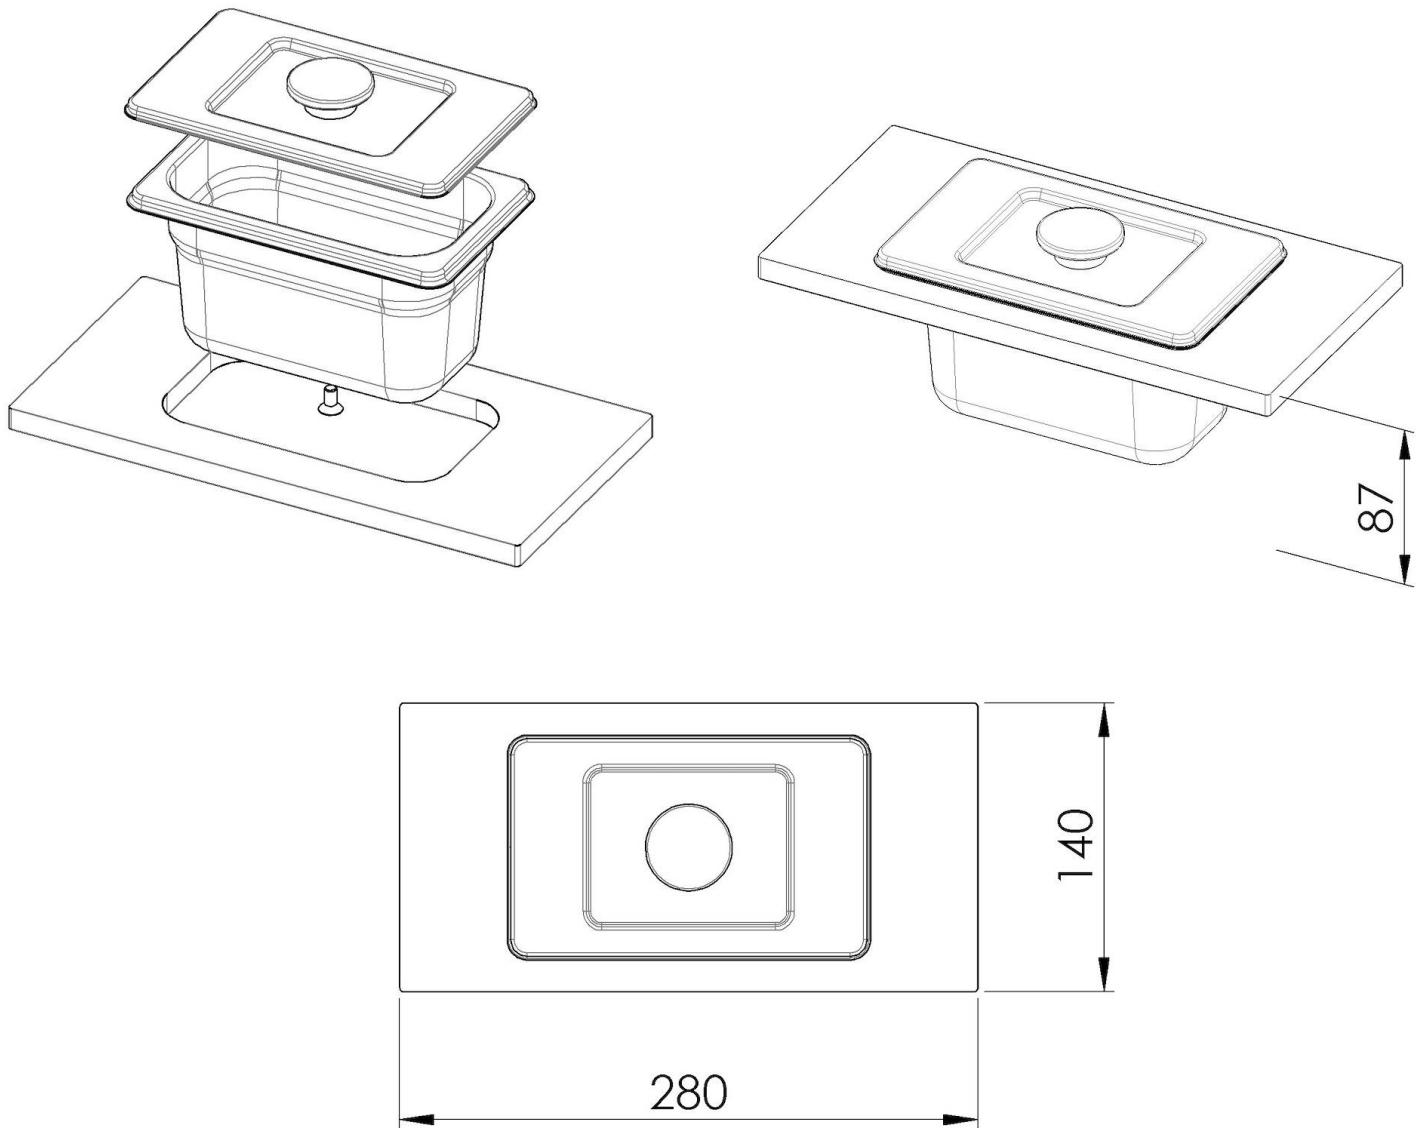

Kit "E"

Stainless steel bowl with lid

Equipped troughs accessories

Code: 8100 705

DETAILS

Equipped troughs accessories Stainless steel bowl with lid

Material Stainless steel

Texture Brushed in line

Finish Foster brushed

Type Standard

Dimensions 28 x 14 cm

Length 2 unit - Standard

Key to understanding the accessories The lengths of the channels and accessories are indicated in “units”; for the composition, the sum of the “units” of the accessories must be the same as the length in “units” of the channel.

TECHNICAL DATA

8100 705

1 x supporto black / 1 x black support
1 x vaschetta inox / 1 x stainless steel tray